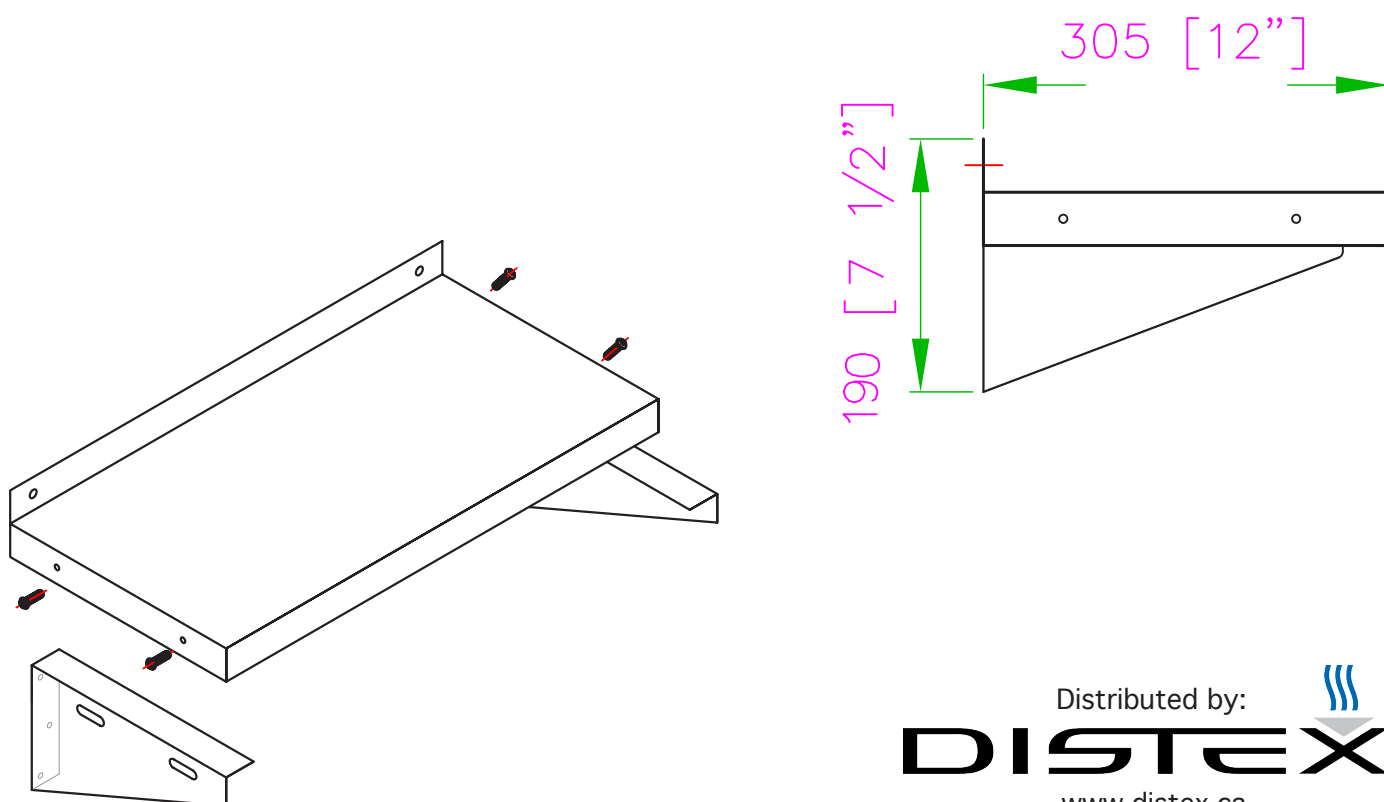

TWSS-1230-SS WALL SHELF

Characteristics

- All stainless steel
- Wide selection of sizes
- Strong mounting brackets
- Space-saving wall mount design

Distributed by:
DISTEX
www.distex.ca
Your Premium Partner