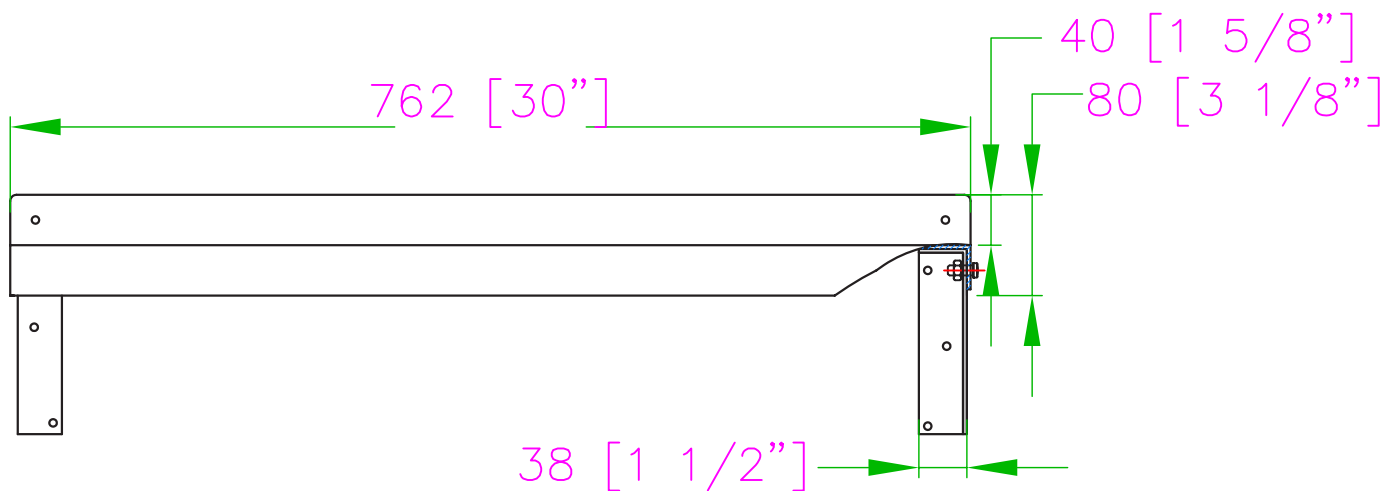

TWSS-1230-SS WALL SHELF

Characteristics

- All stainless steel
- Wide selection of sizes
- Strong mounting brackets
- Space-saving wall mount design

Distributed by:
DISTEX
www.distex.ca
Your Premium Partner